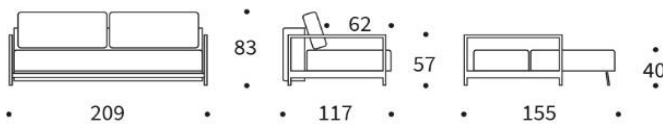

BIFROST DELUXE EXCESS LOUNGER

Multifunctional sofa bed

Mattress	excess-pocket spring with high resilient core foam casing
Upholstery	coffered quilting, fabric not detachable
Legs/armrests	walnut, solid wood
Back cushions	loose cushions with zipper

BIFROST Sofa
mattress size
appr. 155 x 200 cm

CASSIUS Ottoman
size
appr. 65 x 65 cm

Nackenstütze FLIP
Höhe + Winkel verstellbar

Fabrics in stock

528-MIXED-DANCE
BLUE

563-TWIST
CHAROAL

587-PHOBOS
MOCHA