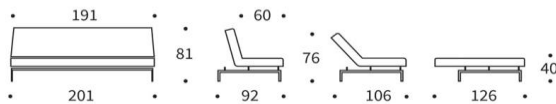

JILLIS - HIGH BACK REST

Sofa with sleeping function

Mattress	Foam
Armrest	with or without upholstered armrests
Backrest	3-step elevation: sitting, relaxing, sleeping
Detail	decorative stitching in vertical seams
Leg	round steel, silver color

JILLIS SOFA
without armrests
 mattress size appr. 125 x 200 cm

JILLIS SOFA
with armrests
 mattress size appr. 125 x 200 cm

Fabrics in stock

280- AVELLA
 SAND

511- ELEGANCE
 RED