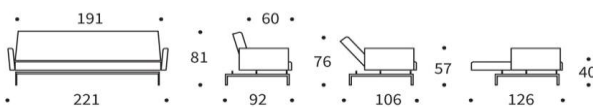

JILLIS - HIGH BACK REST

Sofa with sleeping function

Mattress	Foam
Armrest	with or without upholstered armrests
Backrest	3-step elevation: sitting, relaxing, sleeping
Detail	decorative stitching in vertical seams
Leg	round steel, silver color

JILLIS SOFA
without armrests
 mattress size appr. 125 x 200 cm

JILLIS SOFA
with armrests
 mattress size appr. 125 x 200 cm

Fabrics in stock

280- AVELLA
 SAND

511- ELEGANCE
 RED