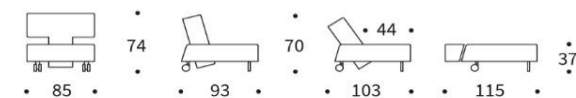

LONG HORN Sofa without armrests

incl. 2 back cushions

mattress size 140 x 210 cm

LONG HORN Sofa with wood en armrests

incl. 2 back cushions

walnut veneer

mattress size 140 x 210 cm

LONG HORN chair

mattress size 85 x 115 cm

Fabrics in stock

565-TWIST
GRANITE

539-BOUCLÉ
BEIGE