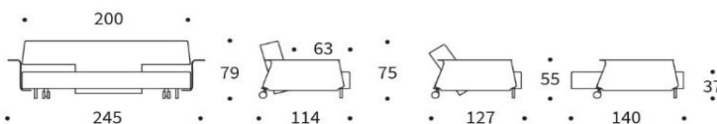

INNOVATION LIVING
CONCEPT STORES

Dunckerstr. 5 • 10437 Berlin
+49 (0)30 - 4435 1414

www.innovation-sofas.com
shop@innovation-sofas.com

LONG HORN EXCESS LOUNGER

Multifunctional sofabed with ottoman

Backrest	3-step elevation: sitting, relaxing, sleeping
Mattress	excess-pocket spring
Upholstery	coffered quilting, fabric not detachable
Cushions	set of two appr. 60 x 65 cm, cover detachable
Legs	front: brushed stainless steel back: castors, brushed stainless steel
Optional	Armrest- wood, walnut veneer

LONG HORN Sofa without armrests

incl. 2 back cushions

mattress size 140 x 210 cm

LONG HORN Sofa with wood en armrests

incl. 2 back cushions

walnut veneer

mattress size 140 x 210 cm

LONG HORN chair

mattress size 85 x 115 cm

Fabrics in stock

565-TWIST
GRANITE

539-BOUCLÉ
BEIGE