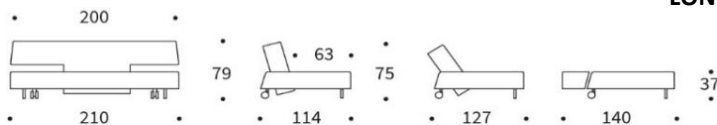

INNOVATION LIVING
CONCEPT STORES

Dunckerstr. 5 • 10437 Berlin
+49 (0)30 - 4435 1414

www.innovation-sofas.com
shop@innovation-sofas.com

LONG HORN EXCESS LOUNGER

Multifunctional sofabed with ottoman

Backrest	3-step elevation: sitting, relaxing, sleeping
Mattress	excess-pocket spring
Upholstery	coffered quilting, fabric not detachable
Cushions	set of two appr. 60 x 65 cm, cover detachable
Legs	front: brushed stainless steel back: castors, brushed stainless steel
Optional	Armrest- wood, walnut veneer

LONG HORN Sofa without armrests

incl. 2 back cushions

mattress size 140 x 210 cm

LONG HORN Sofa with wood en armrests

incl. 2 back cushions

walnut veneer

mattress size 140 x 210 cm

LONG HORN chair

mattress size 85 x 115 cm

Fabrics in stock

565-TWIST
GRANITE

539-BOUCLÉ
BEIGE